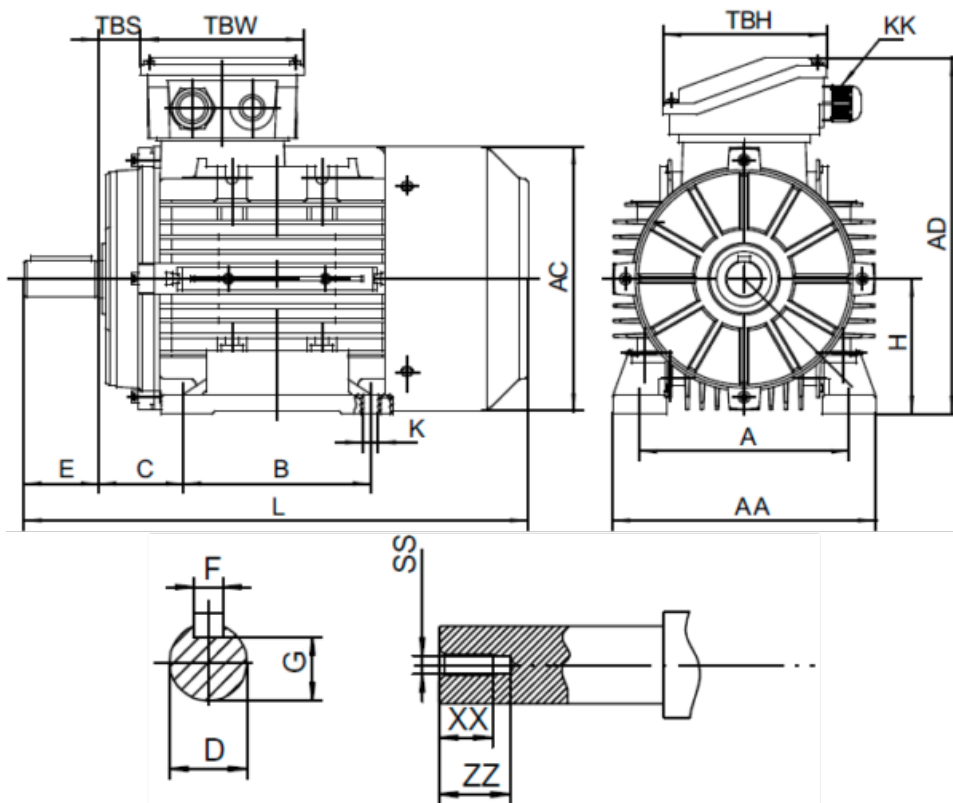

Data Sheet

Article number: 25160001821240

Description: Kleedrive T2A 631-2 0.18kw 2800 rpm UL/CSA
3x230/400V 50HZ IP55 B3 PTO

Measures

A = 100	F = 4	TBW = 98
AA = 124	G = 8.5	XX = 10
AC = Ø122	H = 63	ZZ = 14
AD = 170	KK = -	
B = 80	L = 215	
C = 40	SS = M4	
D = Ø11	TBH = 98	
E = 23	TBS = 10	